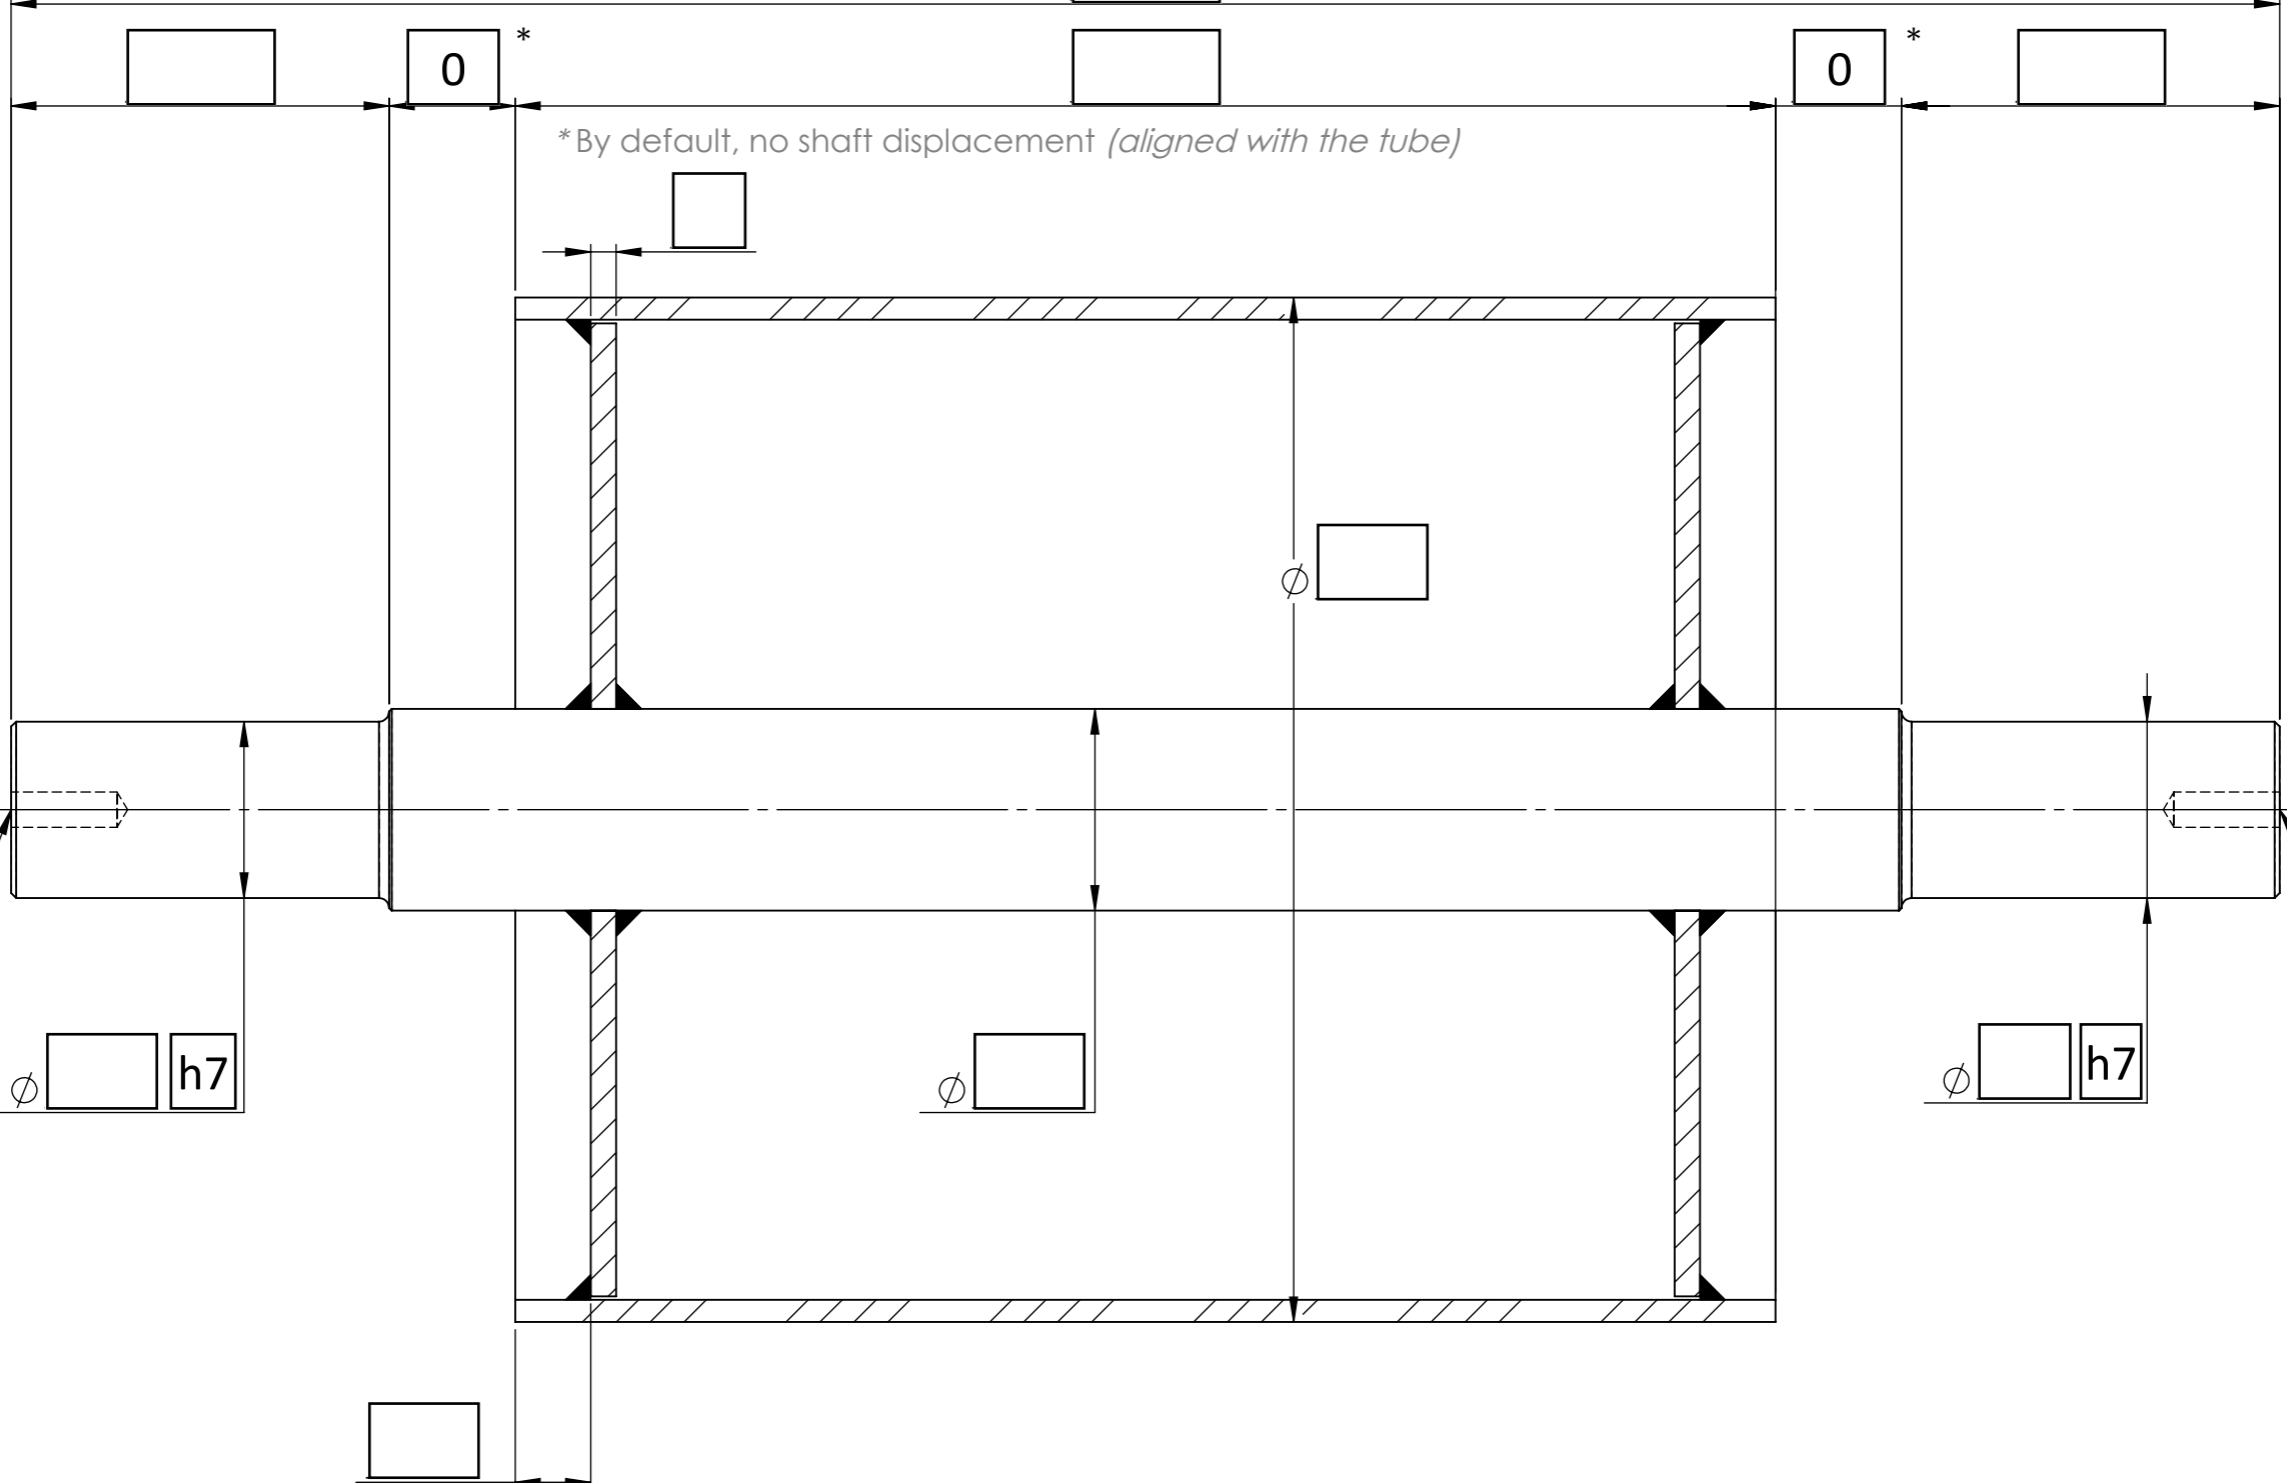

Qty :

<==Total length automatically calculated

YES - NO

CROWNED :   (According to NFT47-004 norm)

RUBBER :   
Type - Th..  
Hardness - Etc.

BEARINGS :   
Reference

PAINTING ? --> FLANGES :   
TUBE :

Comments : (Material - Delivery time - Etc.)

WELDED TAIL DRUM