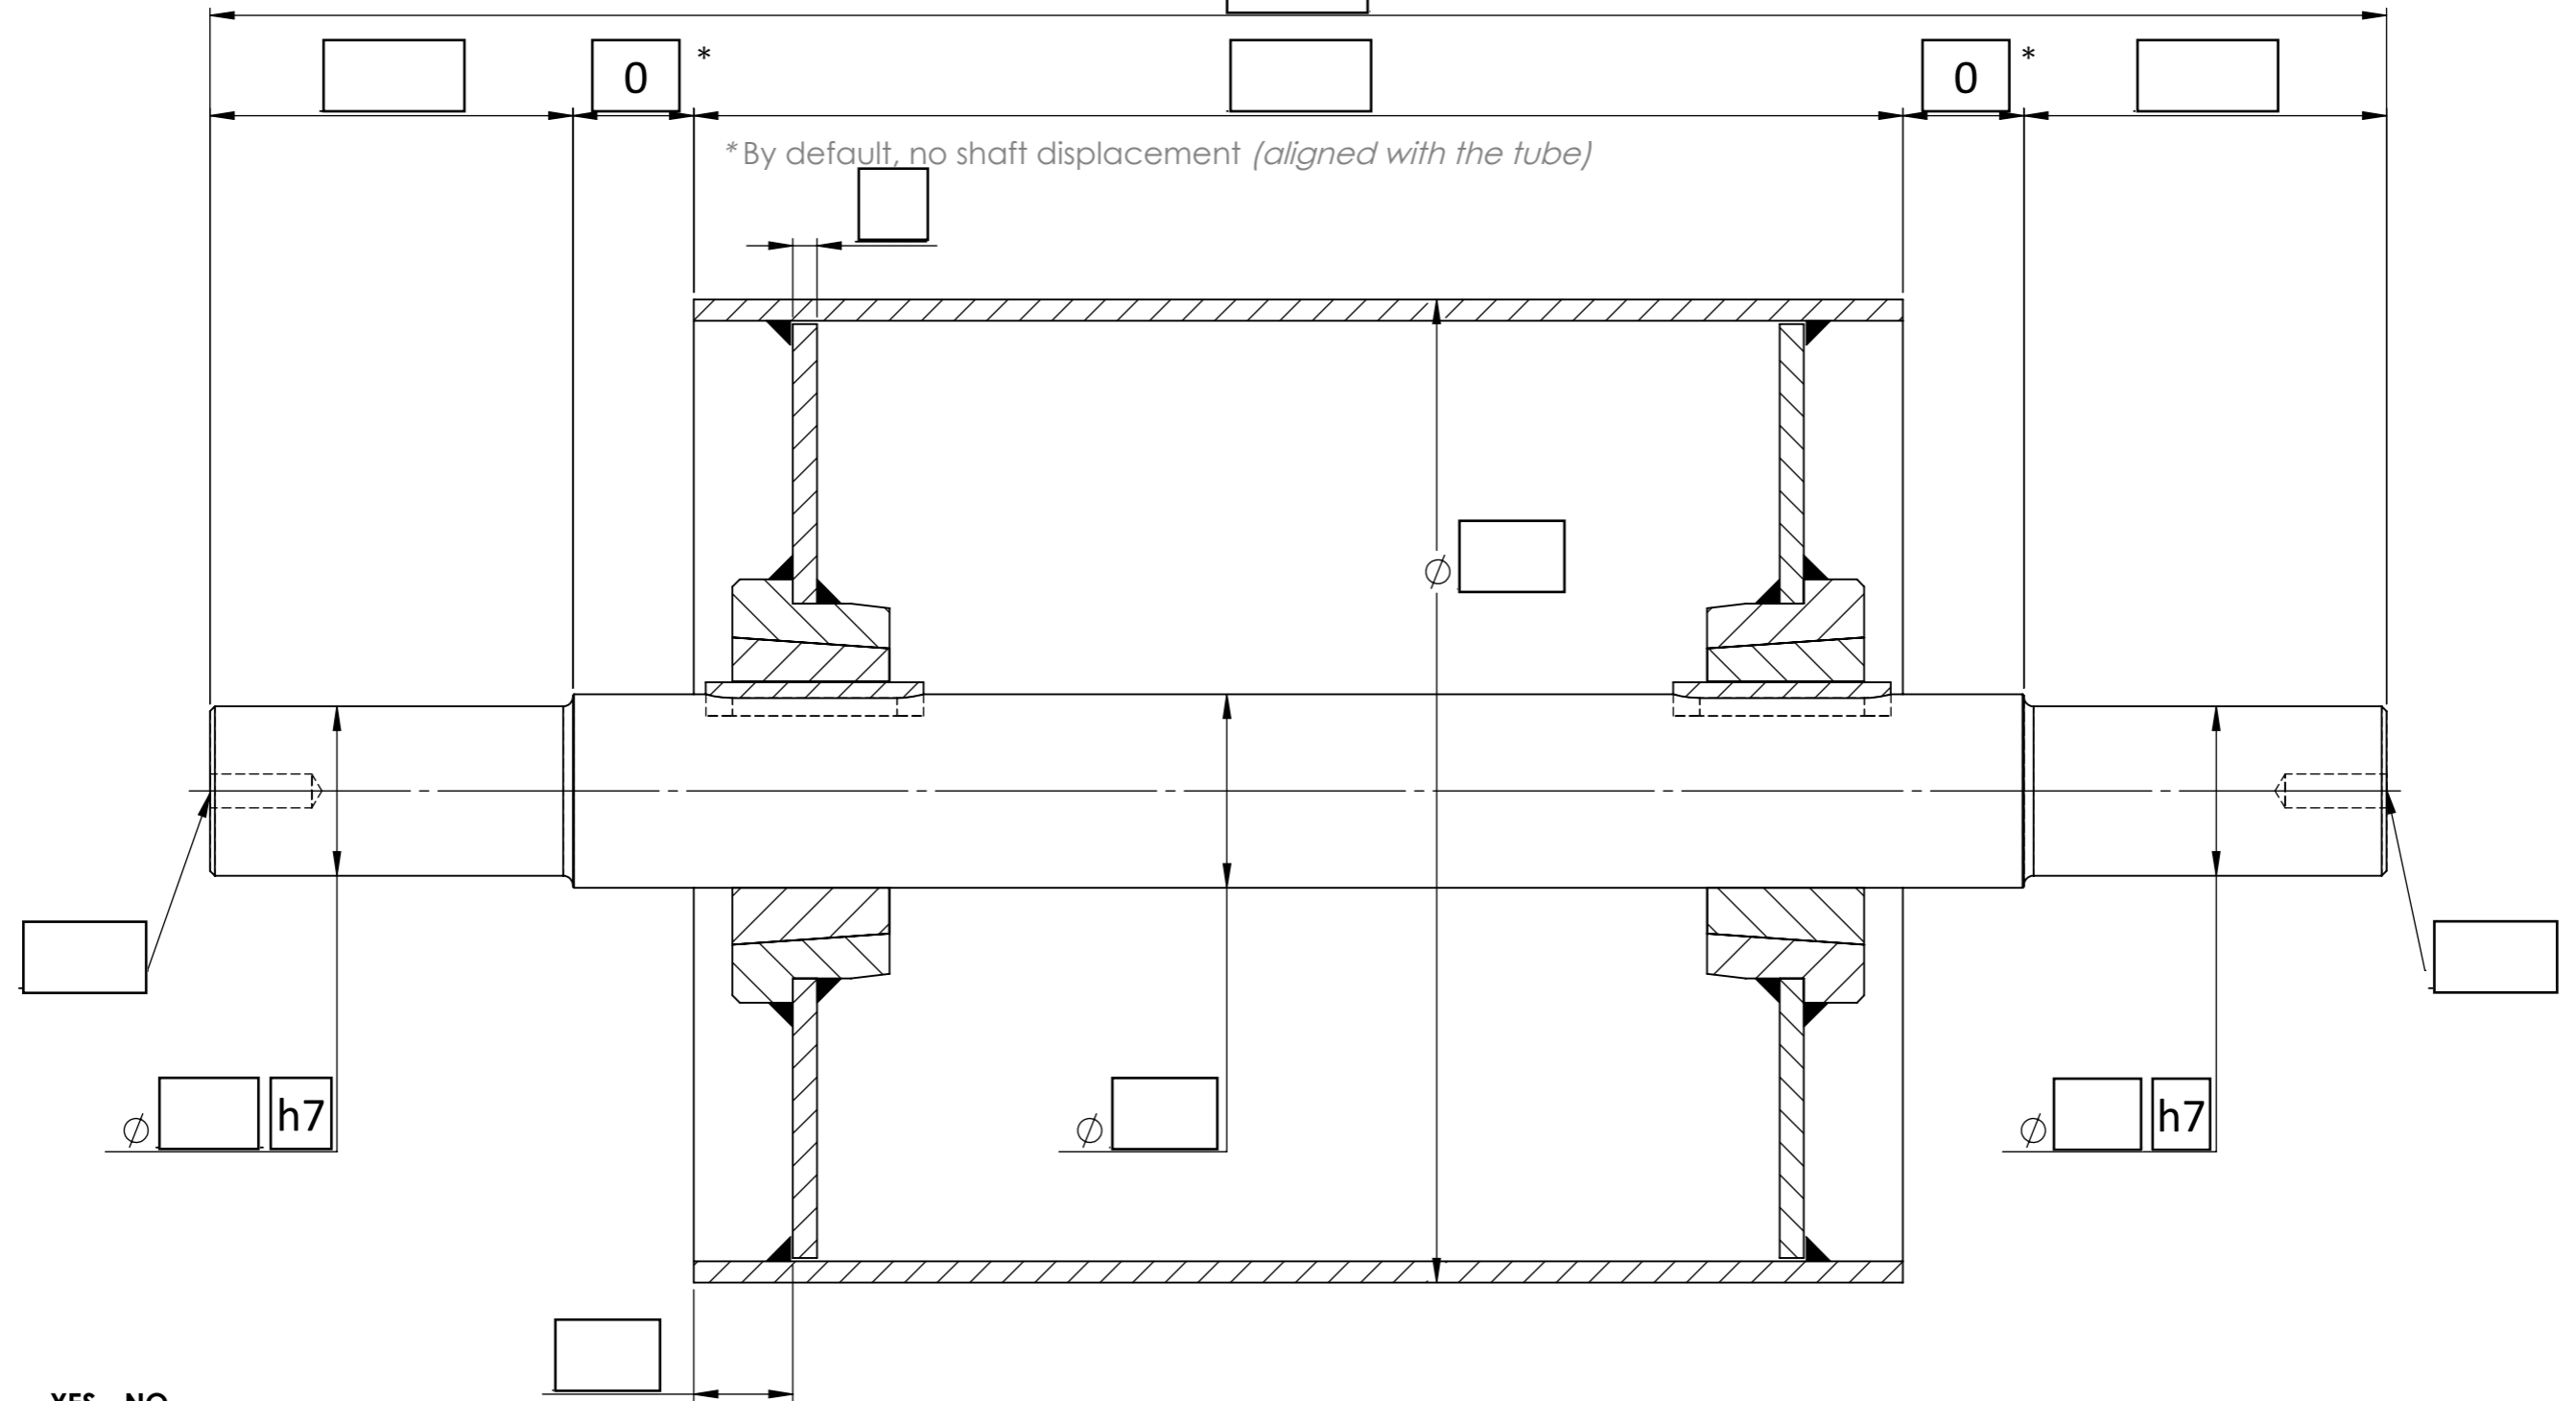

Qty :

<==Total length automatically calculated

YES - NO

CROWNED : (According to NFT47-004 norm)

RUBBER :
Type - Th..
Hardness - Etc.

BEARINGS :
Reference

PAINTING ? --> FLANGES :
TUBE :

Comments : (Material - Delivery time - Etc.)

TAIL DRUM
WITH VECO HUB