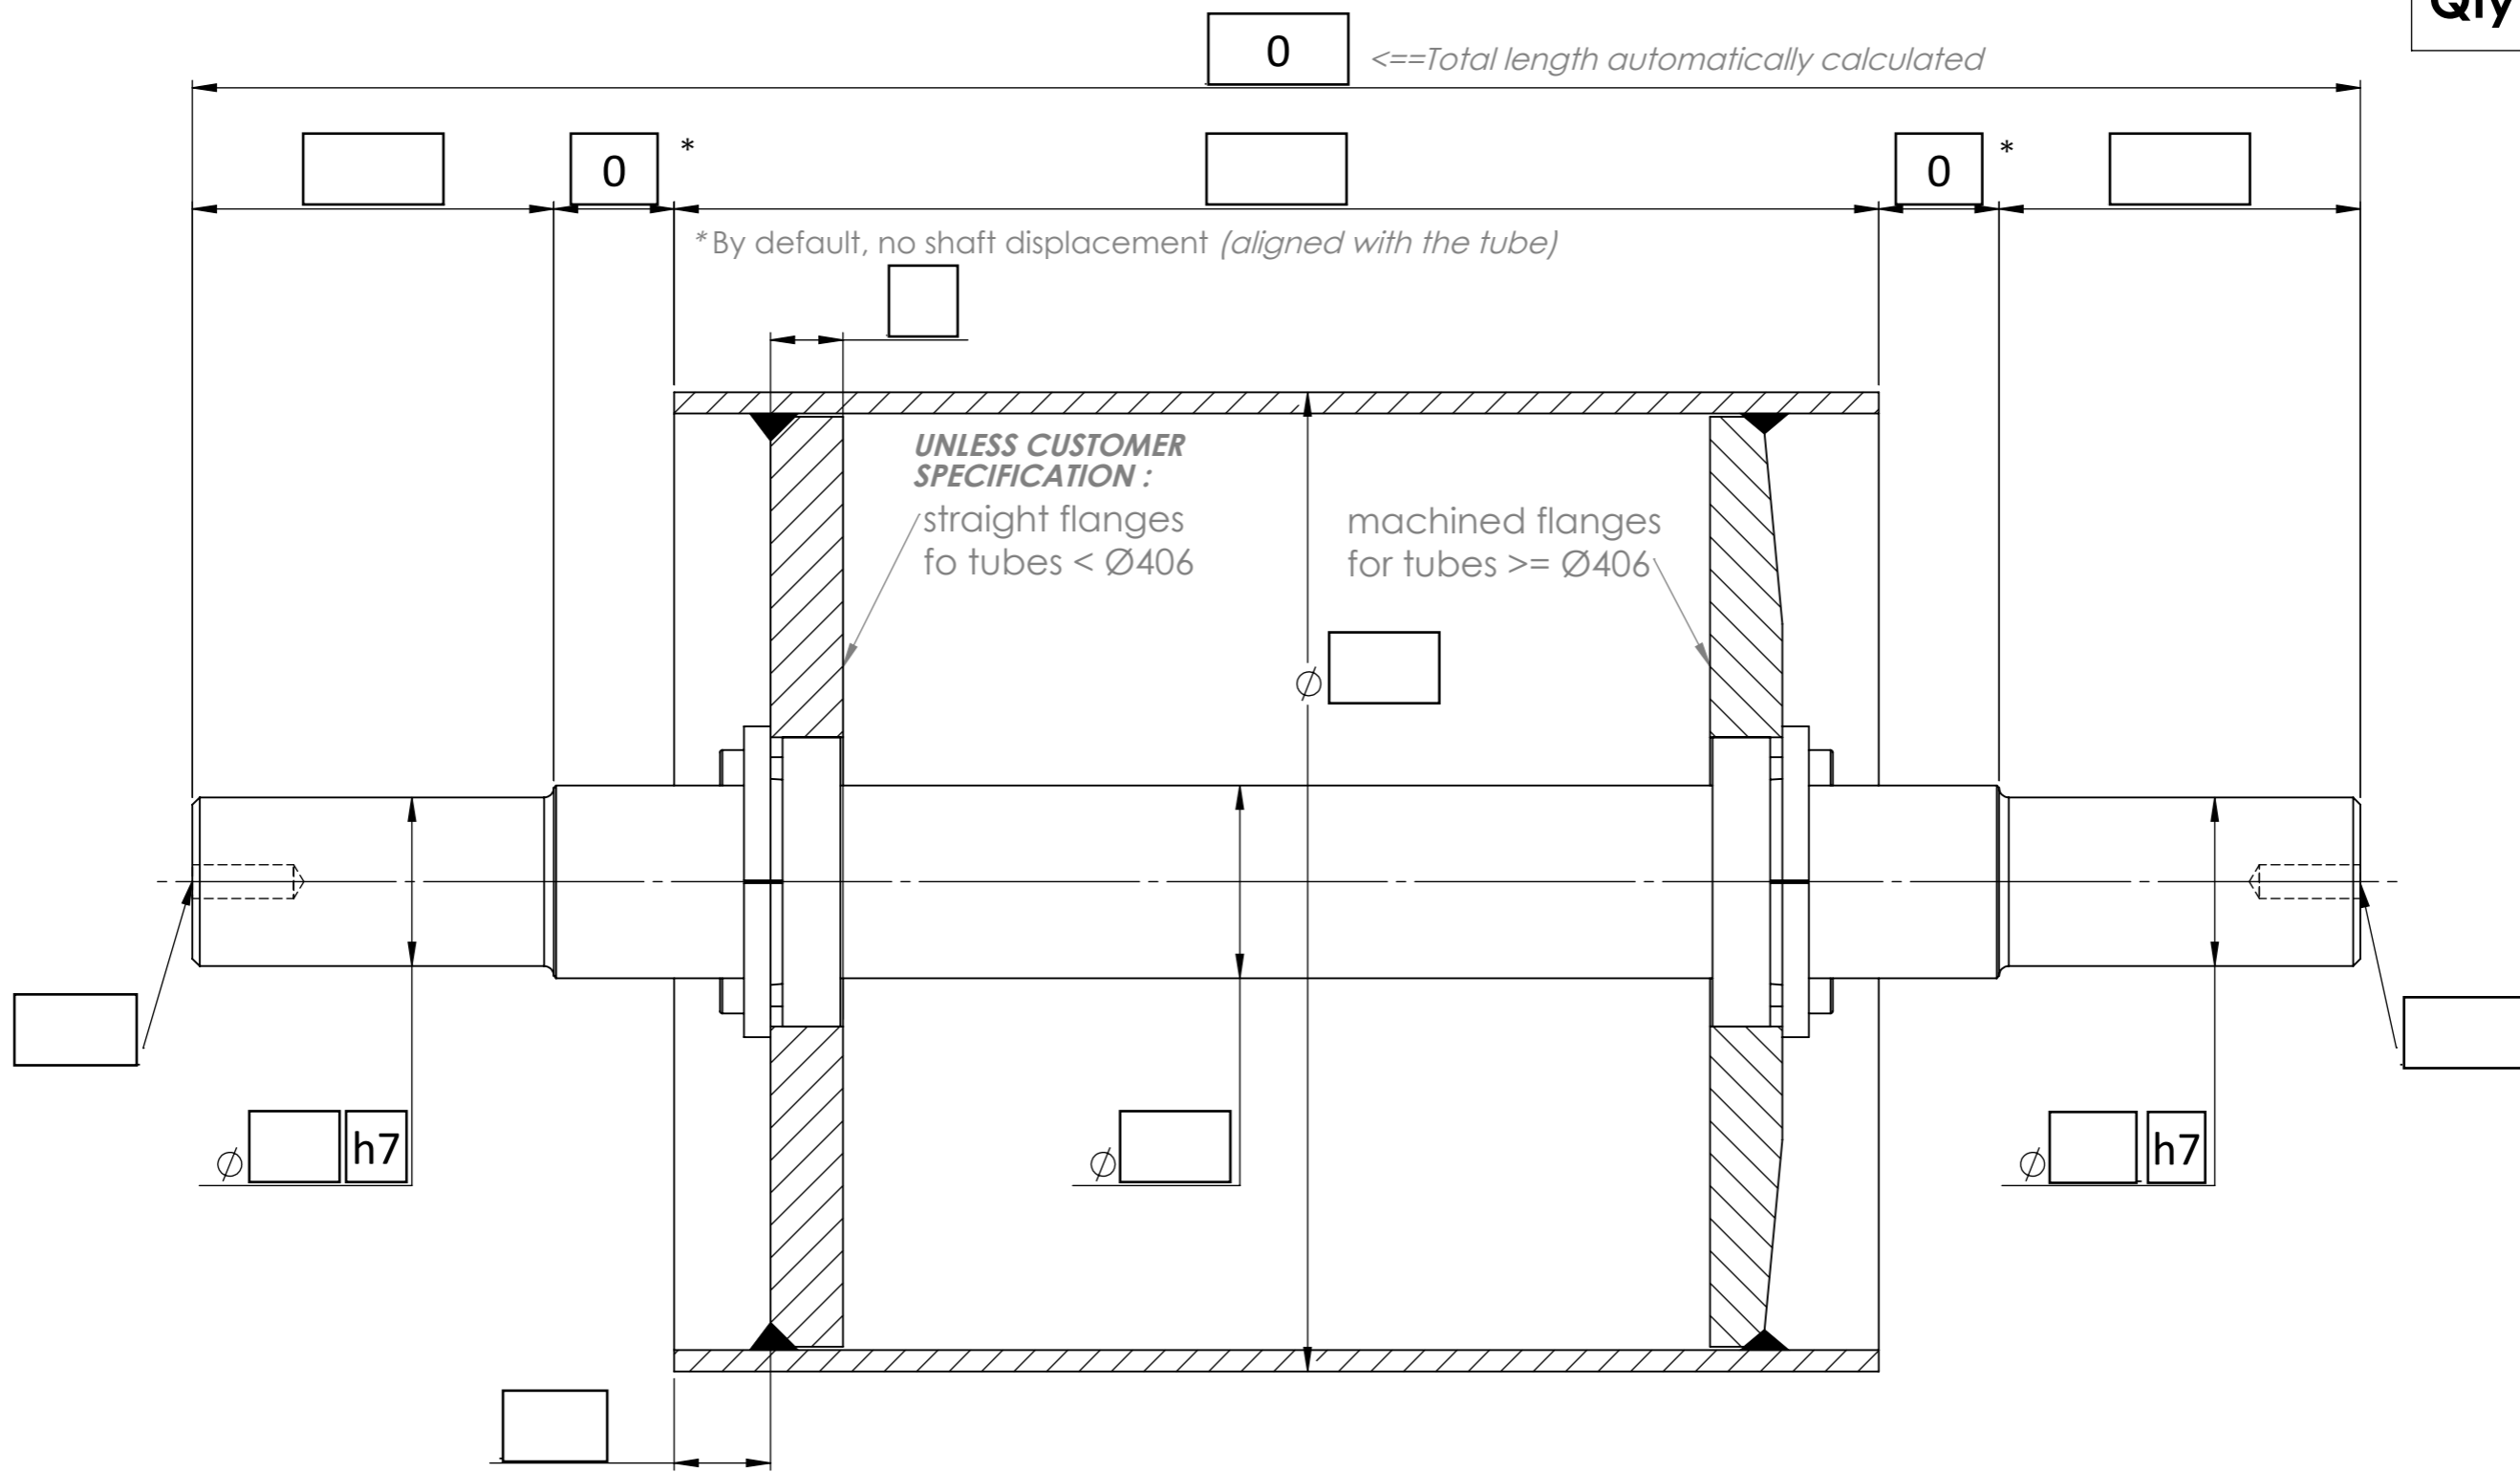

Qty :

YES - NO

CROWNED : (According to NFT47-004 norm)

RUBBER :
Type - Th..
 Hardness - Etc.

BEARINGS :
Reference

PAINTING ? --> FLANGES :
 TUBE :

Comments : (Material - Delivery time - Etc.)

TAIL DRUM WITH SHRINK DISC