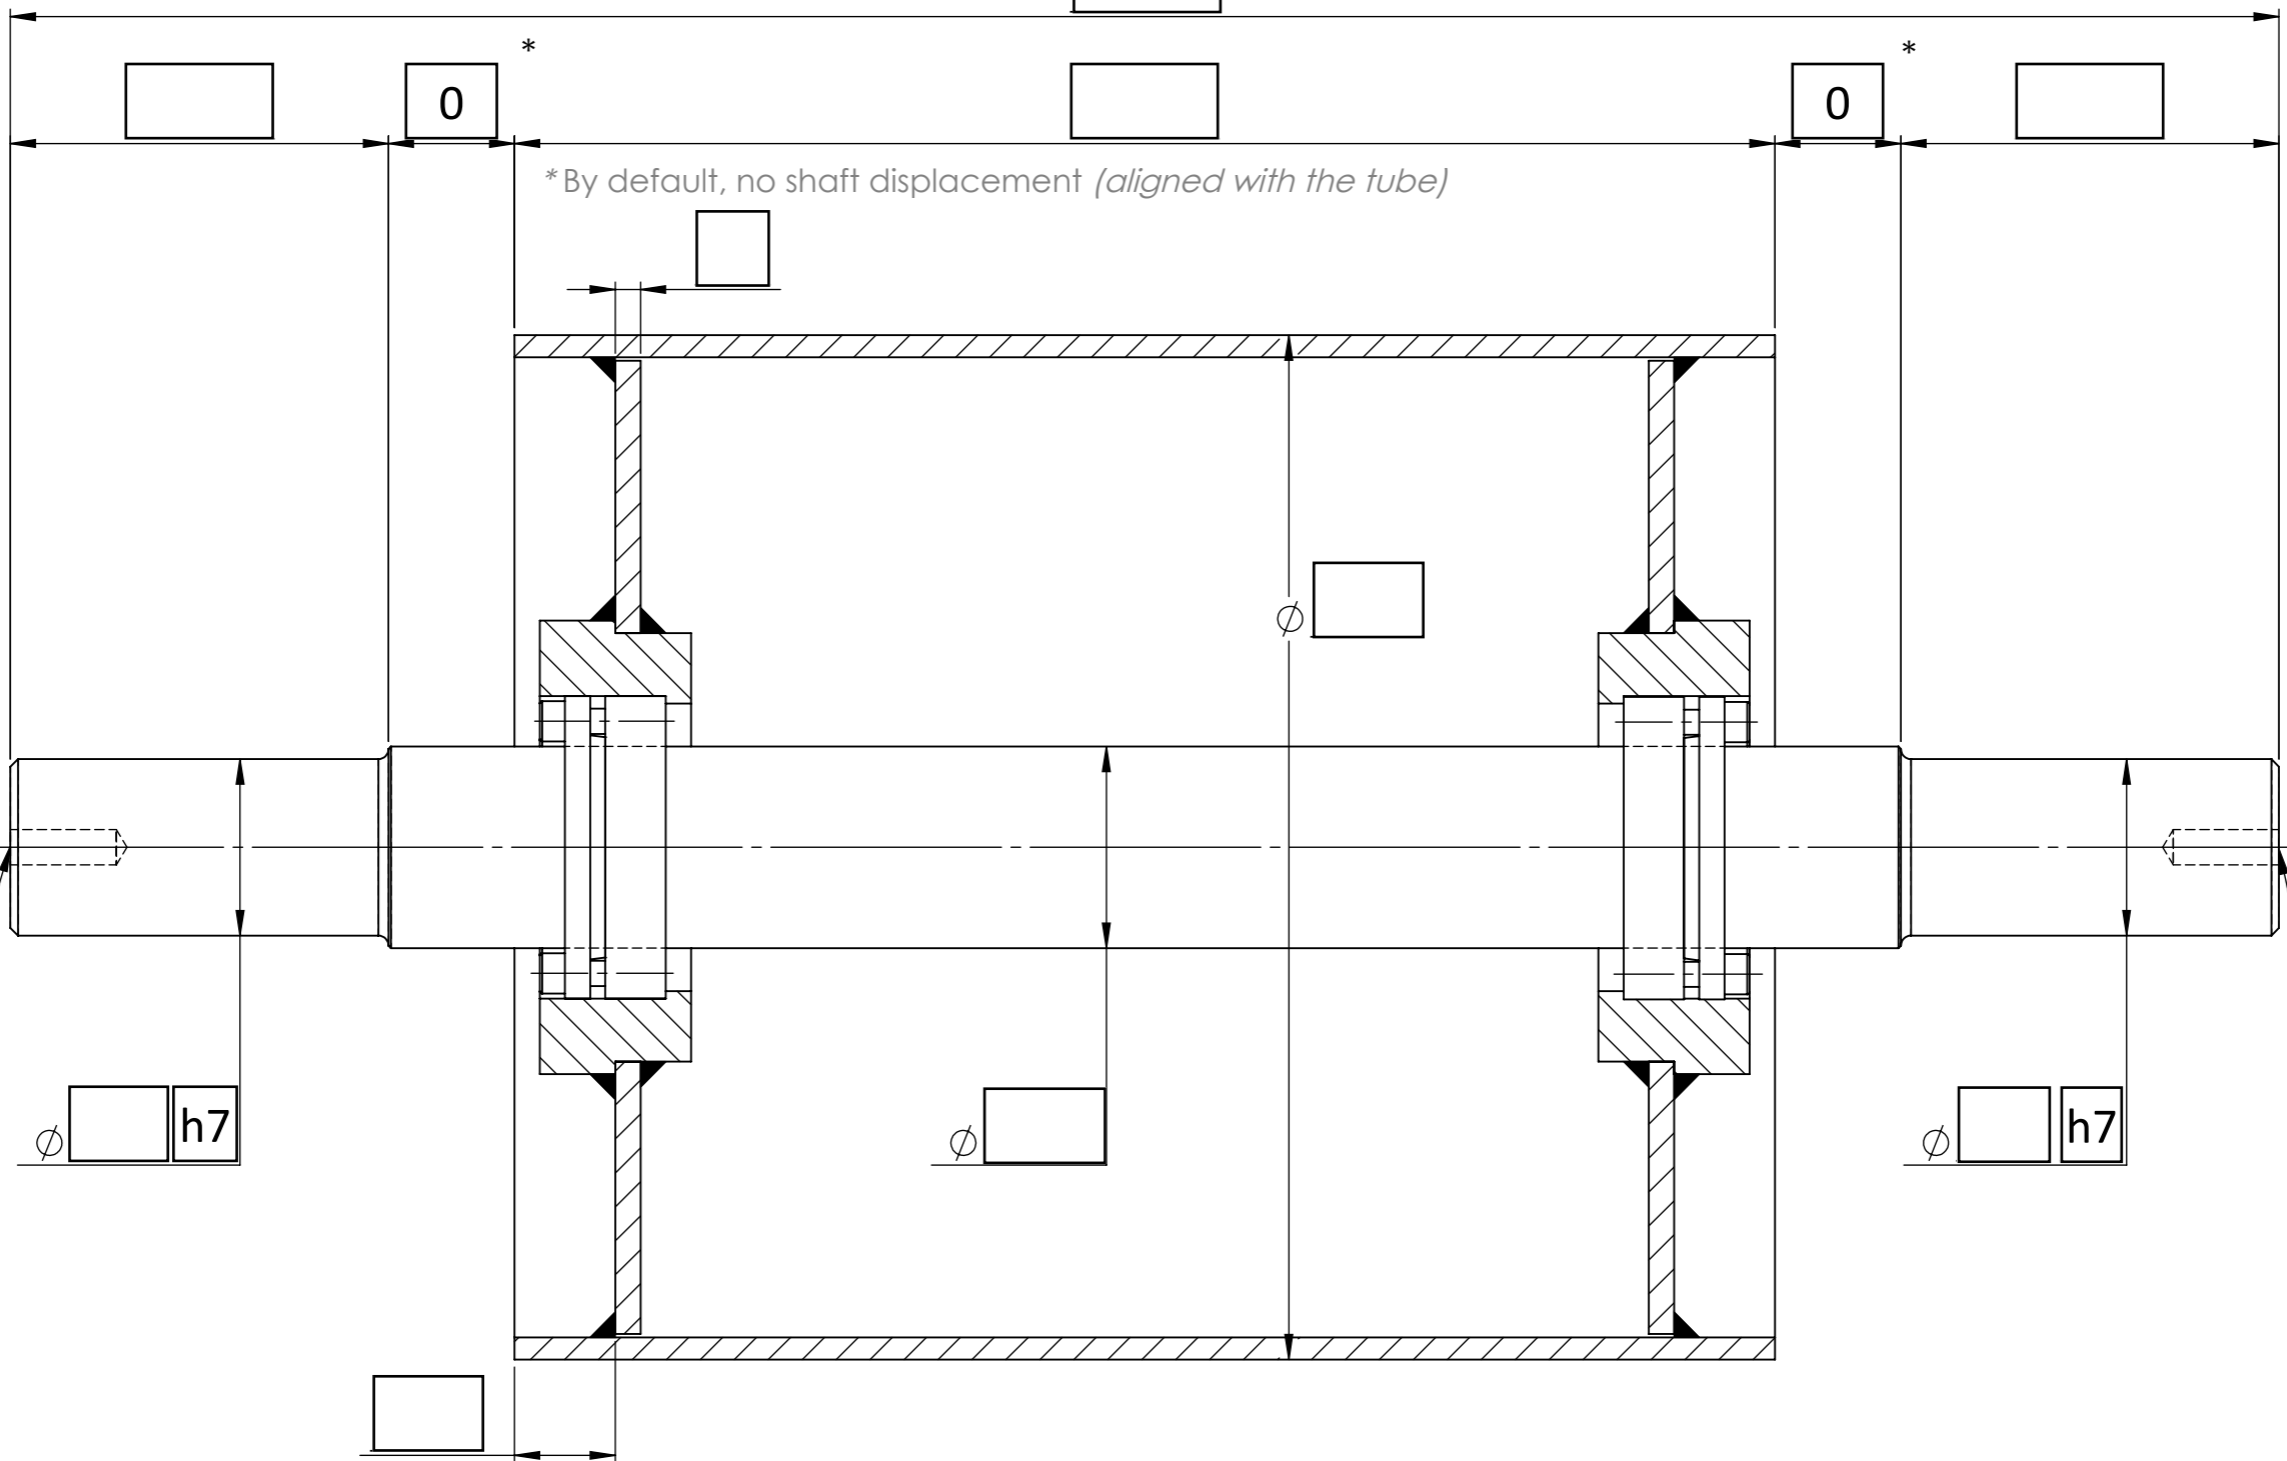

Qty :

<==Total length automatically calculated

YES - NO

CROWNED : (According to NFT47-004 norm)

RUBBER :
Type - Th..
Hardness - Etc.

BEARINGS :
Reference

PAINTING ? --> FLANGES :

TUBE :

Comments : (Material - Delivery time - Etc.)

TAIL DRUM
WITH SHRINK DISC