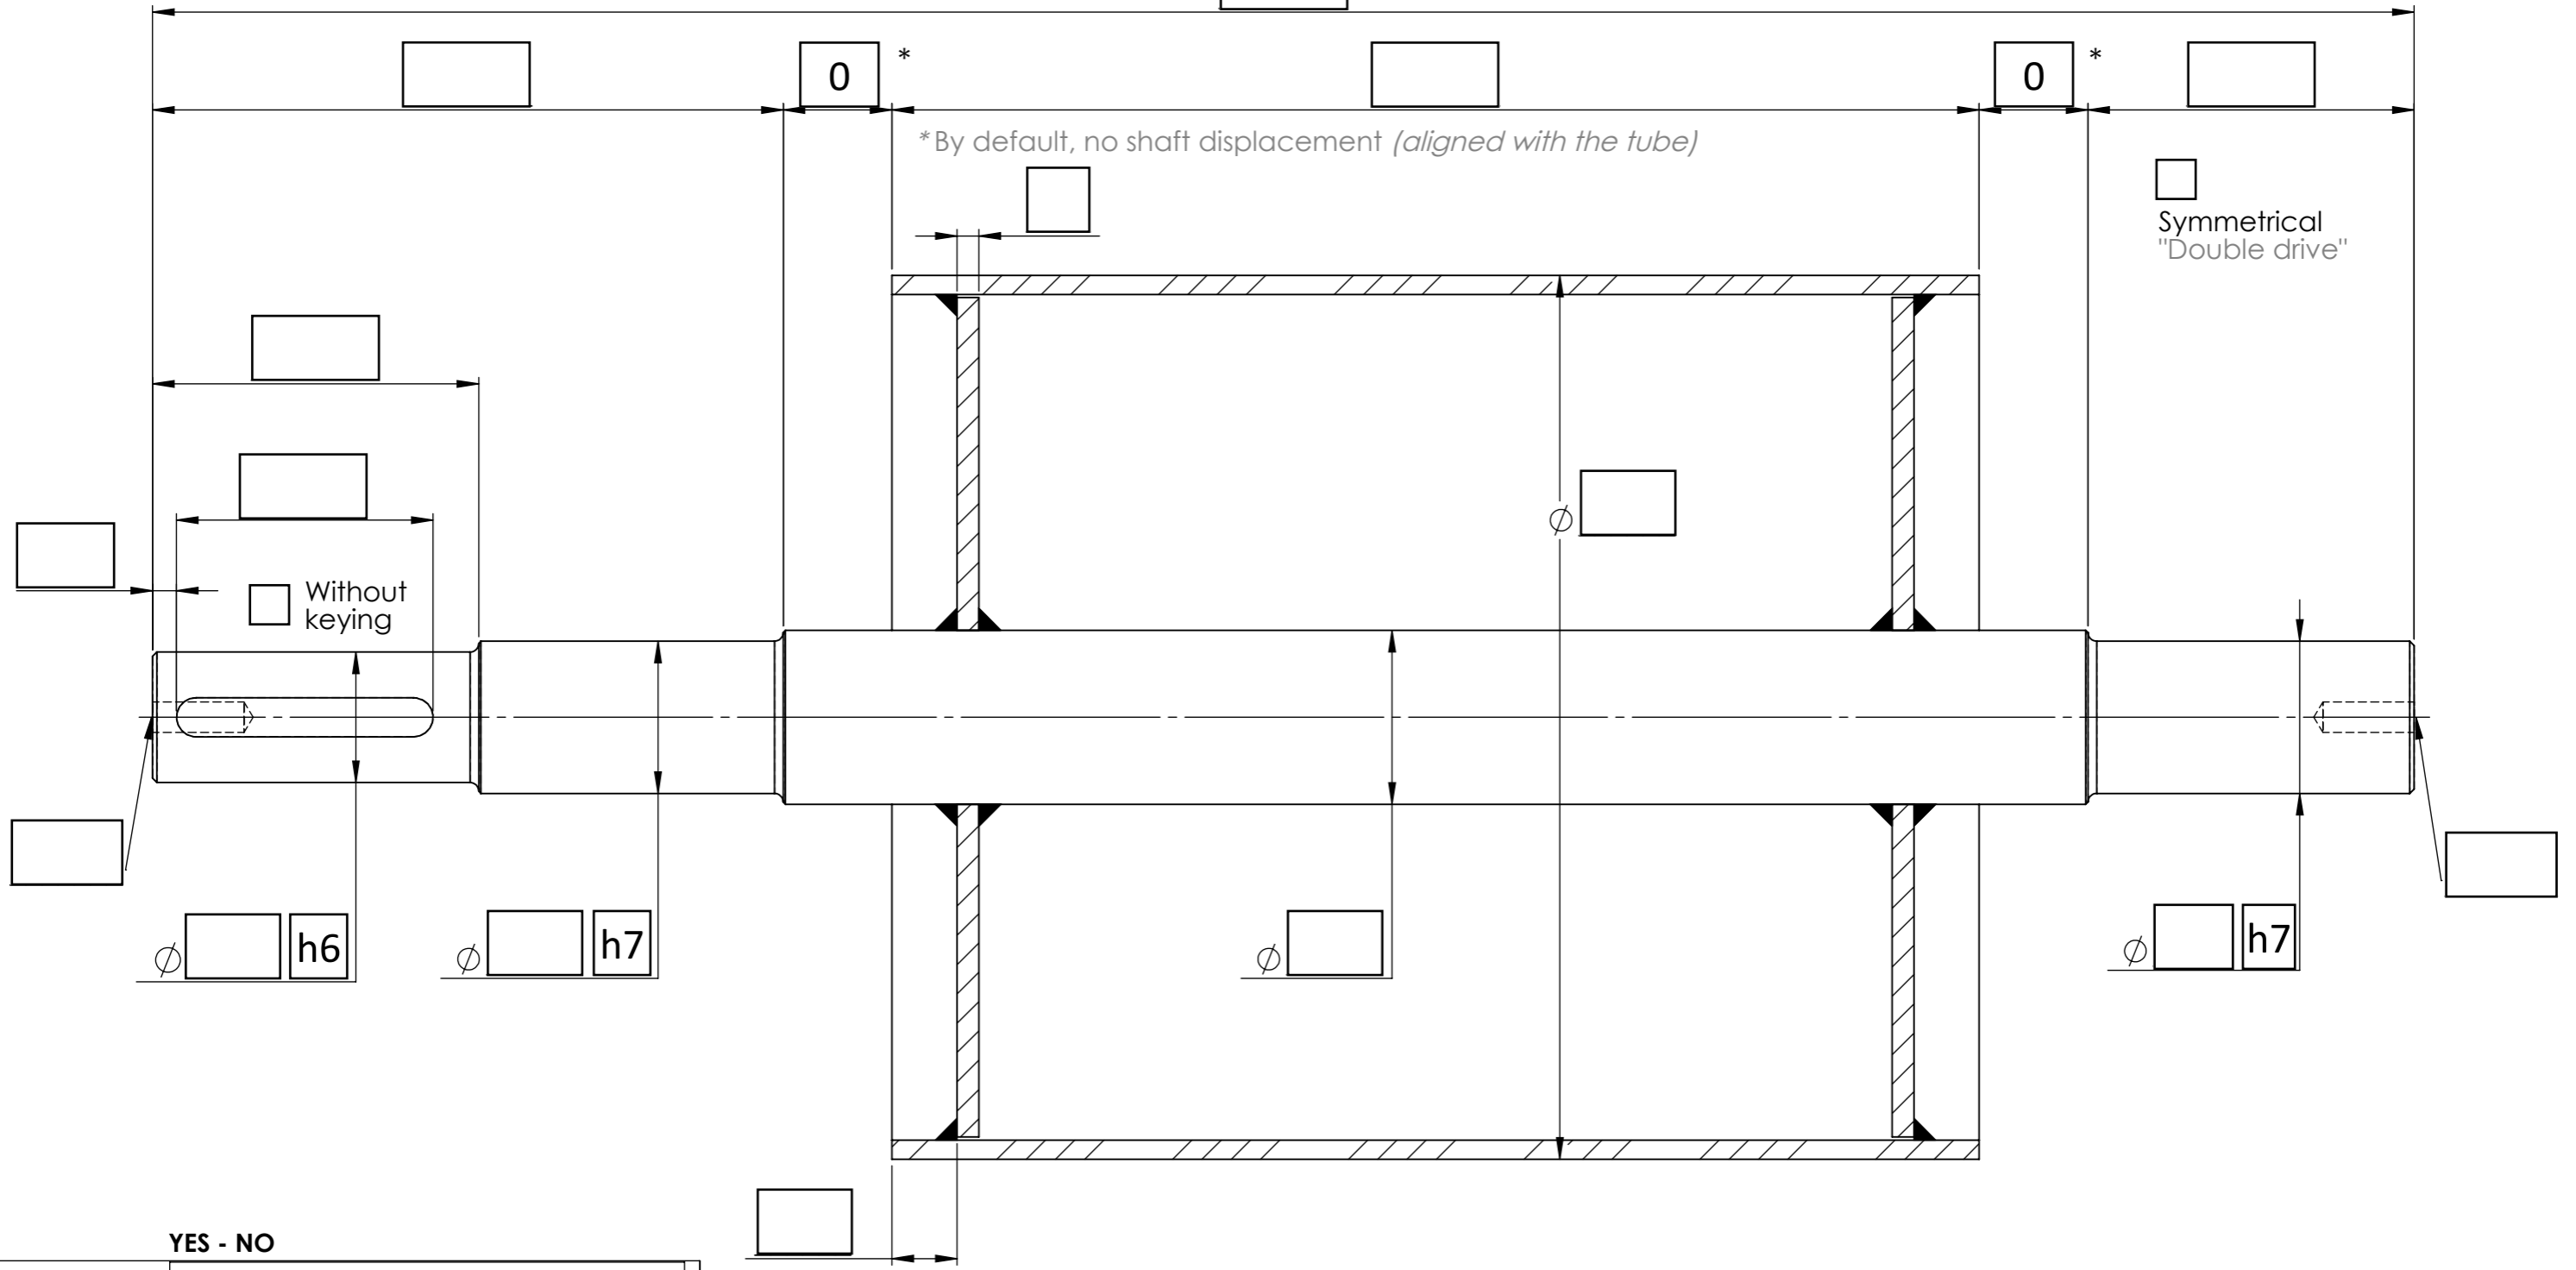

Qty :

<==Total length automatically calculated

YES - NO

CROWNED : (According to NFT47-004 norm)

RUBBER :
Type - Th..
Hardness - Etc.

BEARINGS :
Reference

PAINTING ? --> FLANGES :
TUBE :

Comments : (Material - Delivery time - Etc.)

ALTEMA

GRUPE FIDEIP

WELDED DRIVE DRUM
WITH SHOULDER SECTION