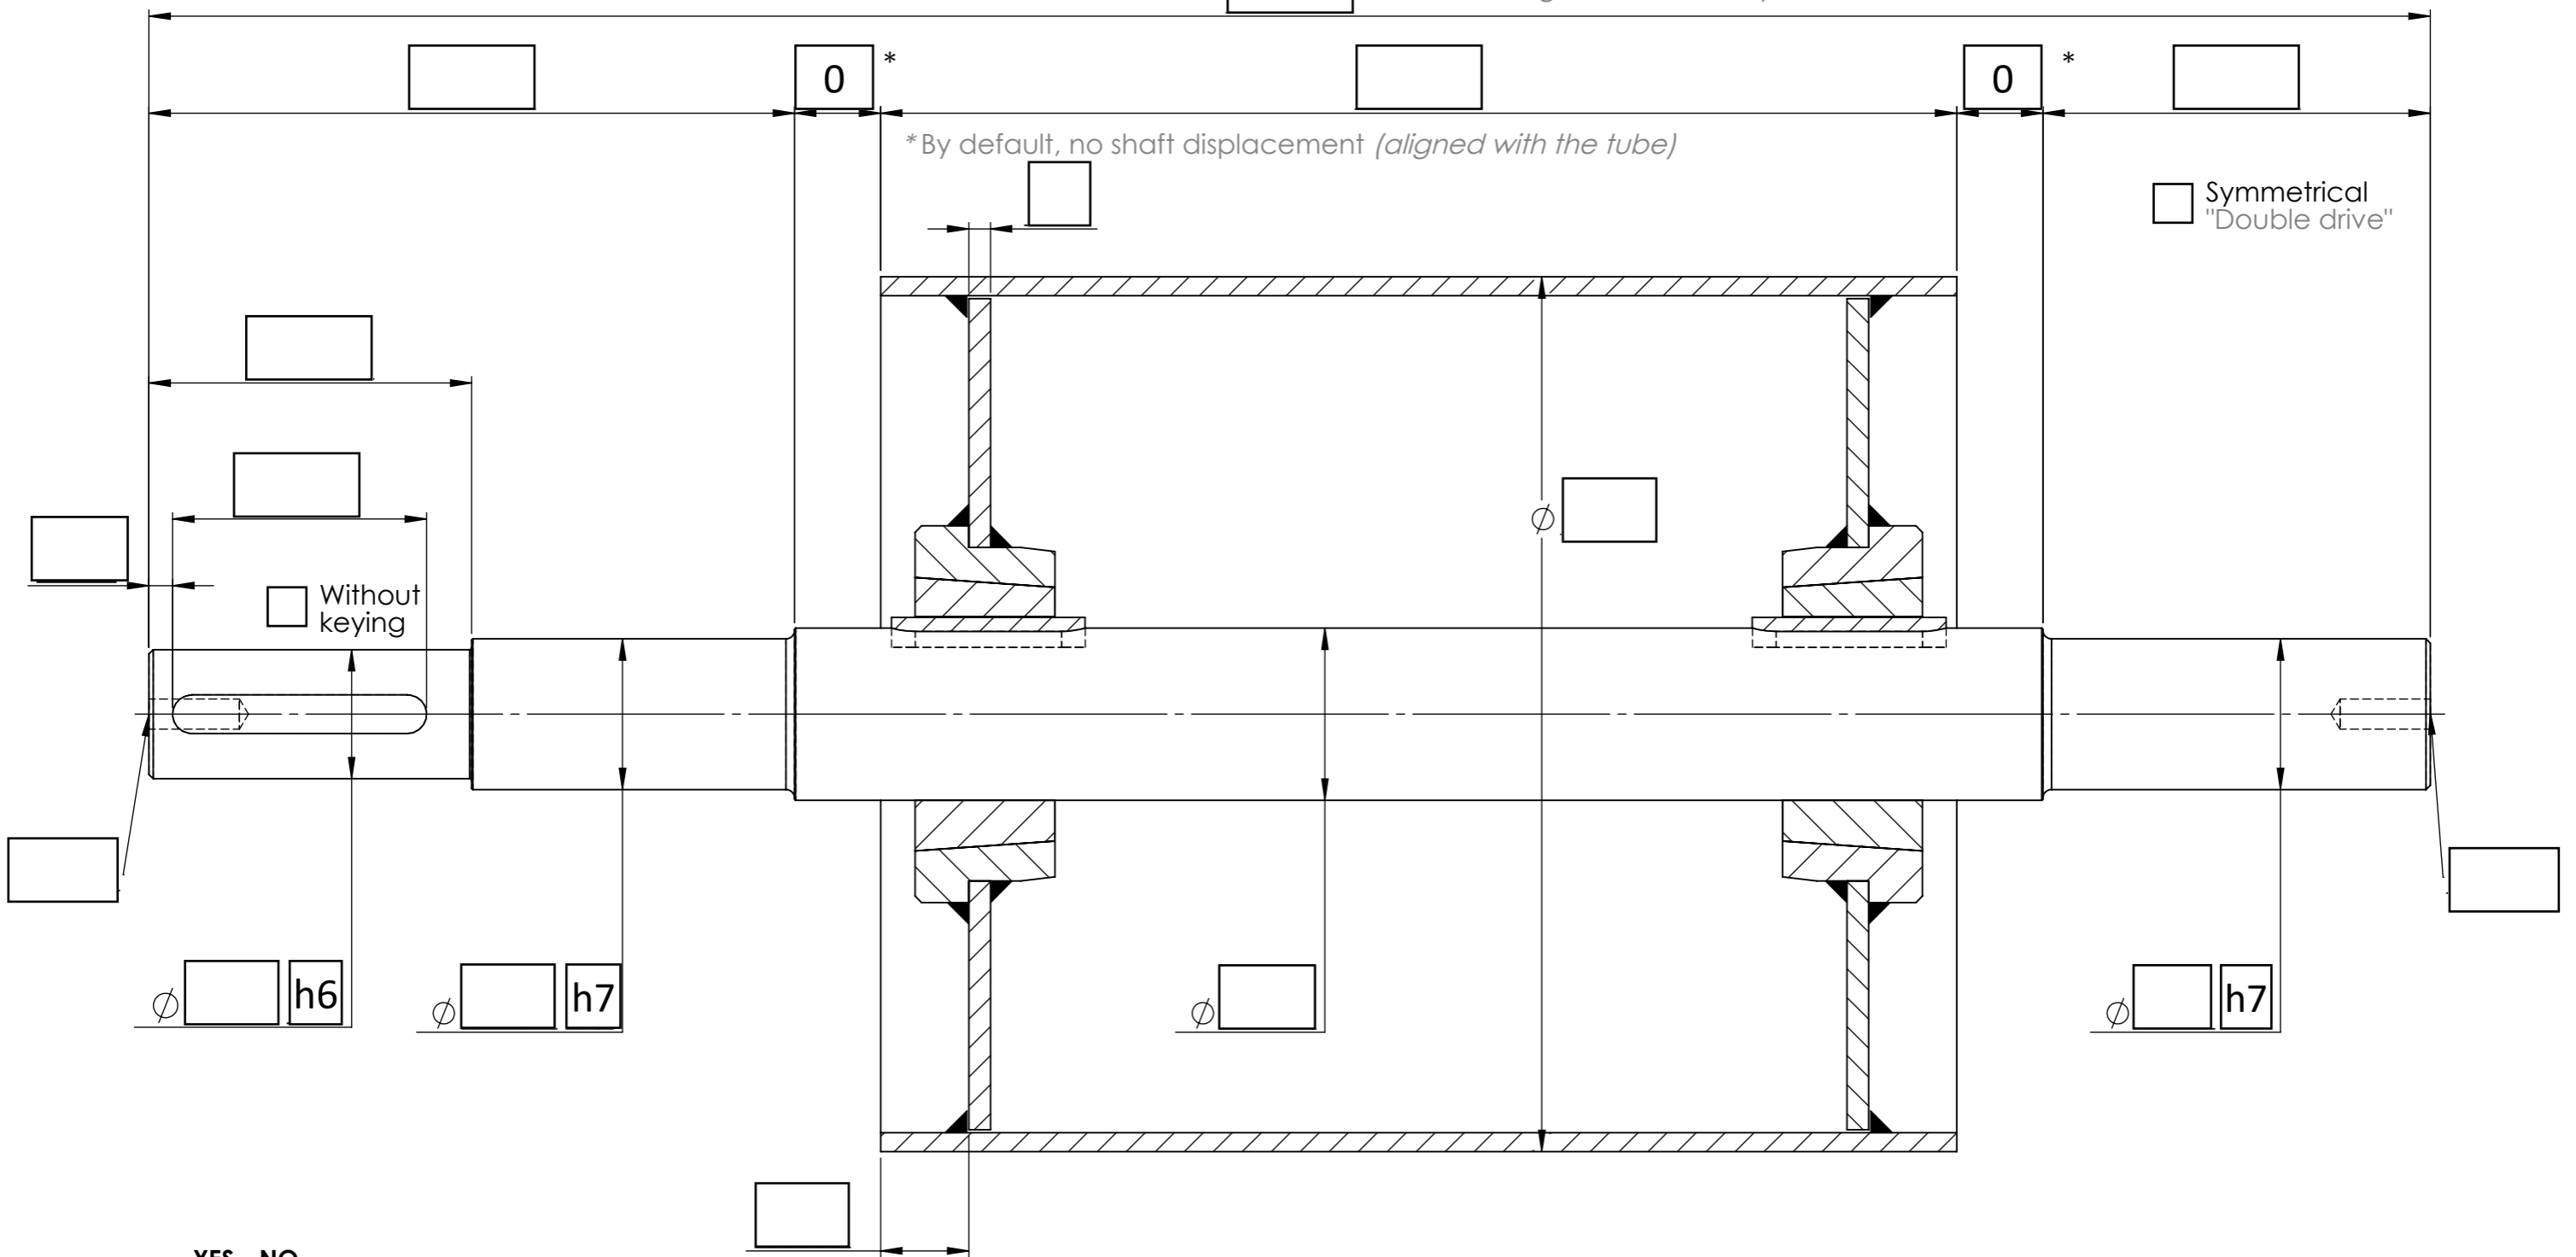

Qty :

<==Total length automatically calculated

Symmetrical "Double drive"

Without keying

YES - NO

CROWNED : (According to NFT47-004 norm)

RUBBER :
Type - Th..
Hardness - Etc.

BEARINGS :
Reference

PAINTING ? --> FLANGES :
TUBE :

Comments : (Material - Delivery time - Etc.)

DRIVE DRUM
WITH VECO HUB
WITH SHOULDER SECTION