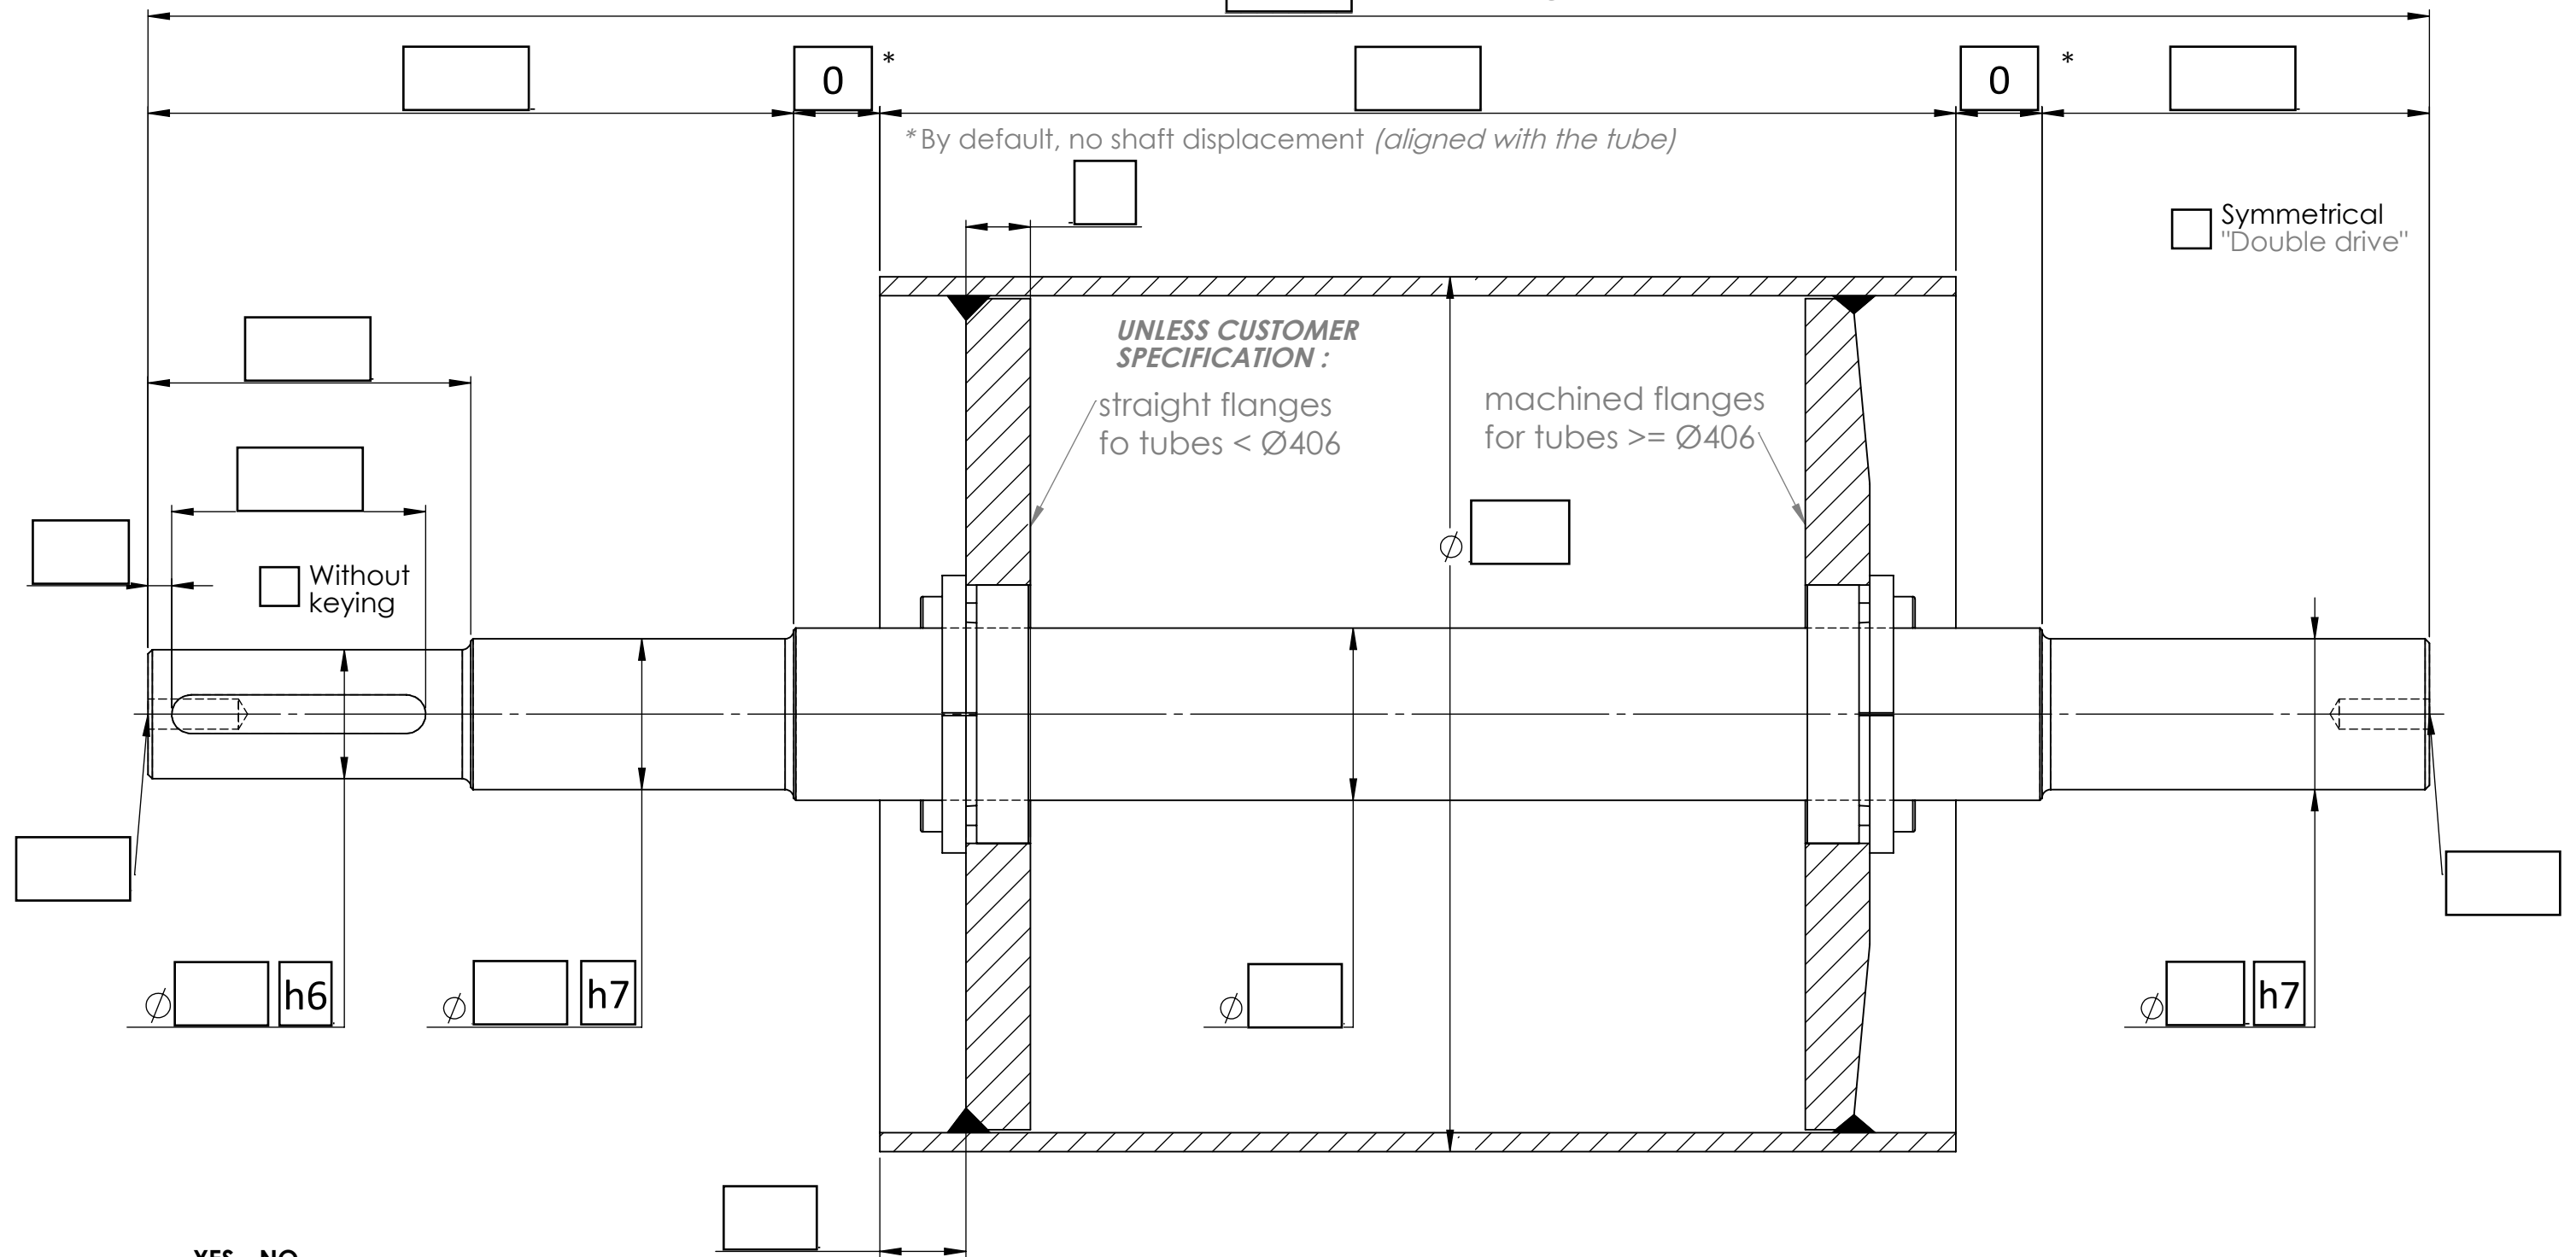

Qty :

<==Total length automatically calculated

YES - NO

CROWNED : (According to NFT47-004 norm)

RUBBER :
Type - Th..
Hardness - Etc.

BEARINGS :
Reference

PAINTING ? --> FLANGES :
TUBE :

Comments : (Material - Delivery time - Etc.)

DRIVE DRUM
WITH SHRINK DISC
AND SHOULDER SECTION