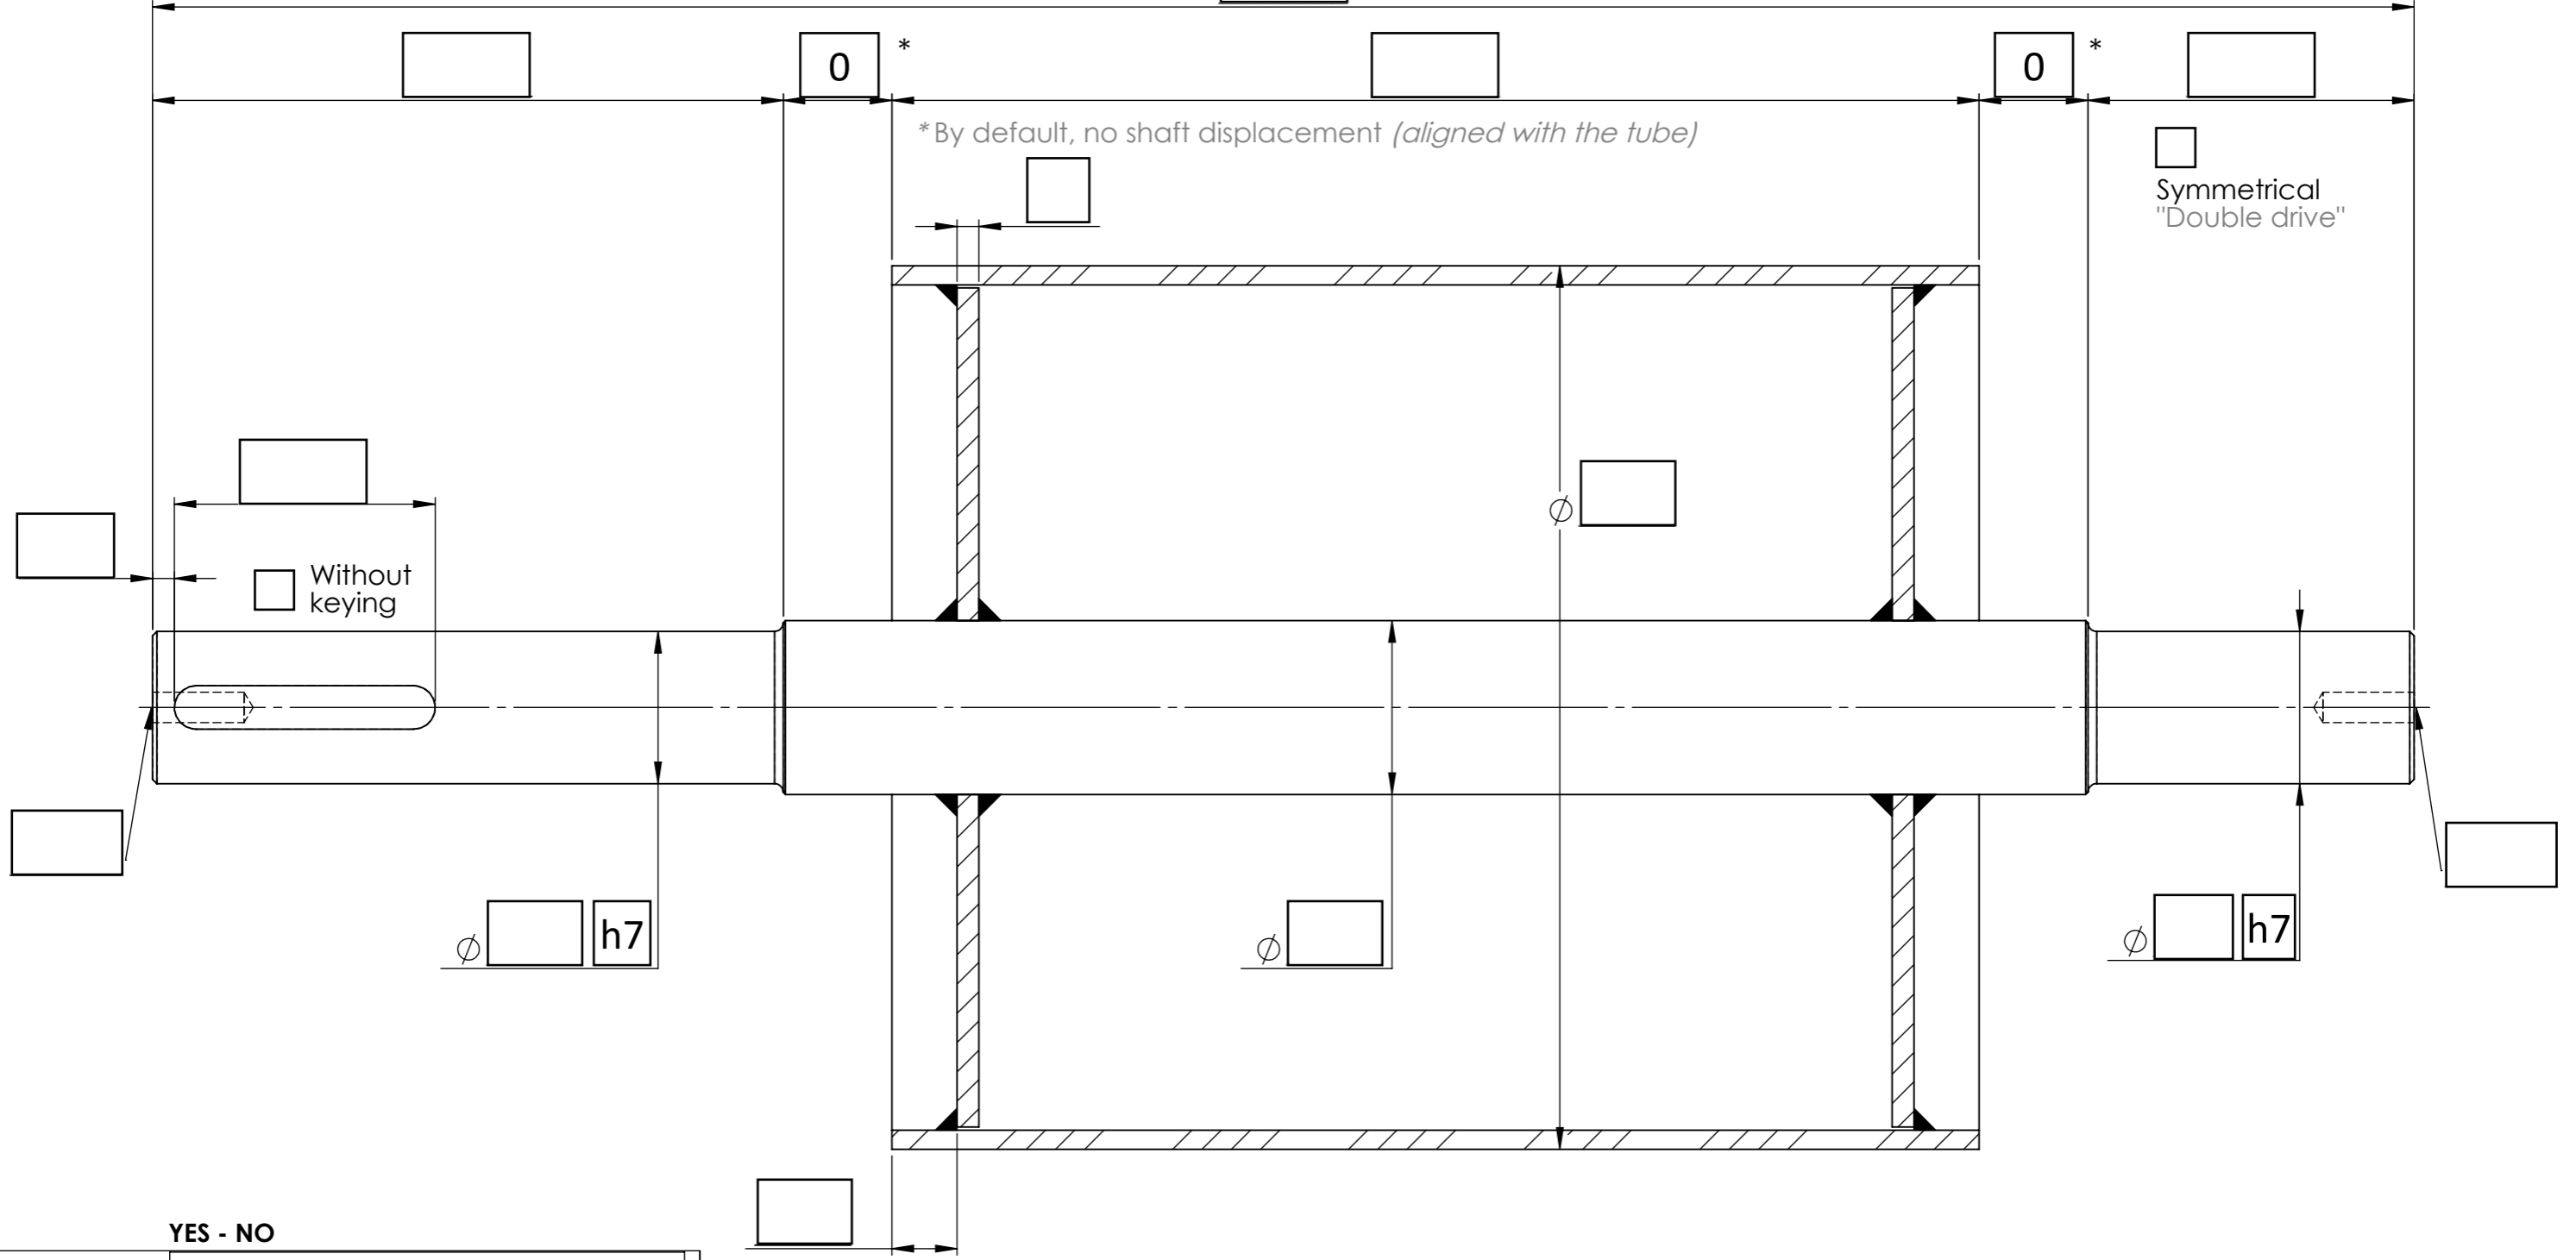

Qty :

<==Total length automatically calculated

YES - NO

CROWNED : (According to NFT47-004 norm)

RUBBER :
Type - Th..
Hardness - Etc.

BEARINGS :
Reference

PAINTING ? --> FLANGES :
TUBE :

Comments : (Material - Delivery time - Etc.)

ALTEMA
GROUPE FIDEIP

WELDED DRIVE DRUM
WITHOUT SHOULDER SECTION